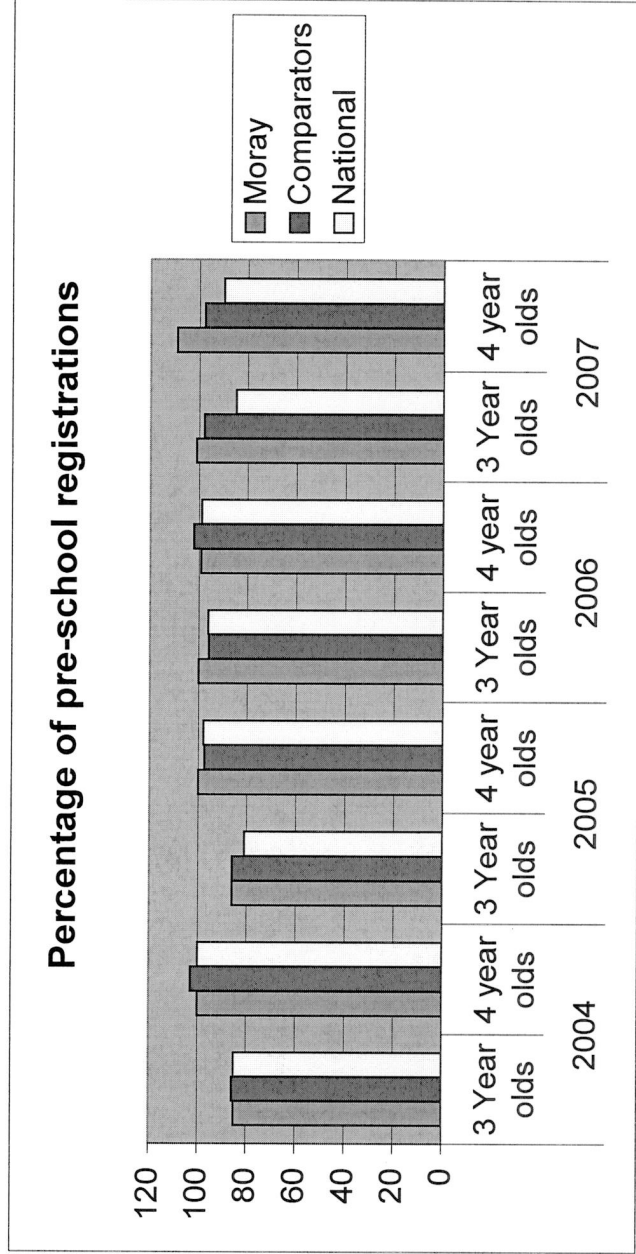

Pre-School Education Children attending Pre-School Education

	2004		2005		2006		2007	
	3 Year olds	4 year olds	3 Year olds	4 year olds	3 Year olds	4 year olds	3 Year olds	4 year olds
Moray	85	100	86	100	100	99	101	109
Comparators	86	103	86	97	96	102	98	98
National	85	100	81	98	96	99	85	90

The percentage of children attending pre-school education in an area can exceed 100% due to double counting or children commuting from their home areas to attend pre-school provision in another local authority area.

In 2006, the Scottish Executive used General Register for Scotland population estimates to calculate the percentage estimates of children for pre-school education. In previous years these estimates were calculated based on the number of children aged 3, 4 or 5 registered as at January in the given year. For this reason, results are not comparable to those published in in previous years.

Population figures used in these statistics are estimates, therefore the above should be interpreted with caution.