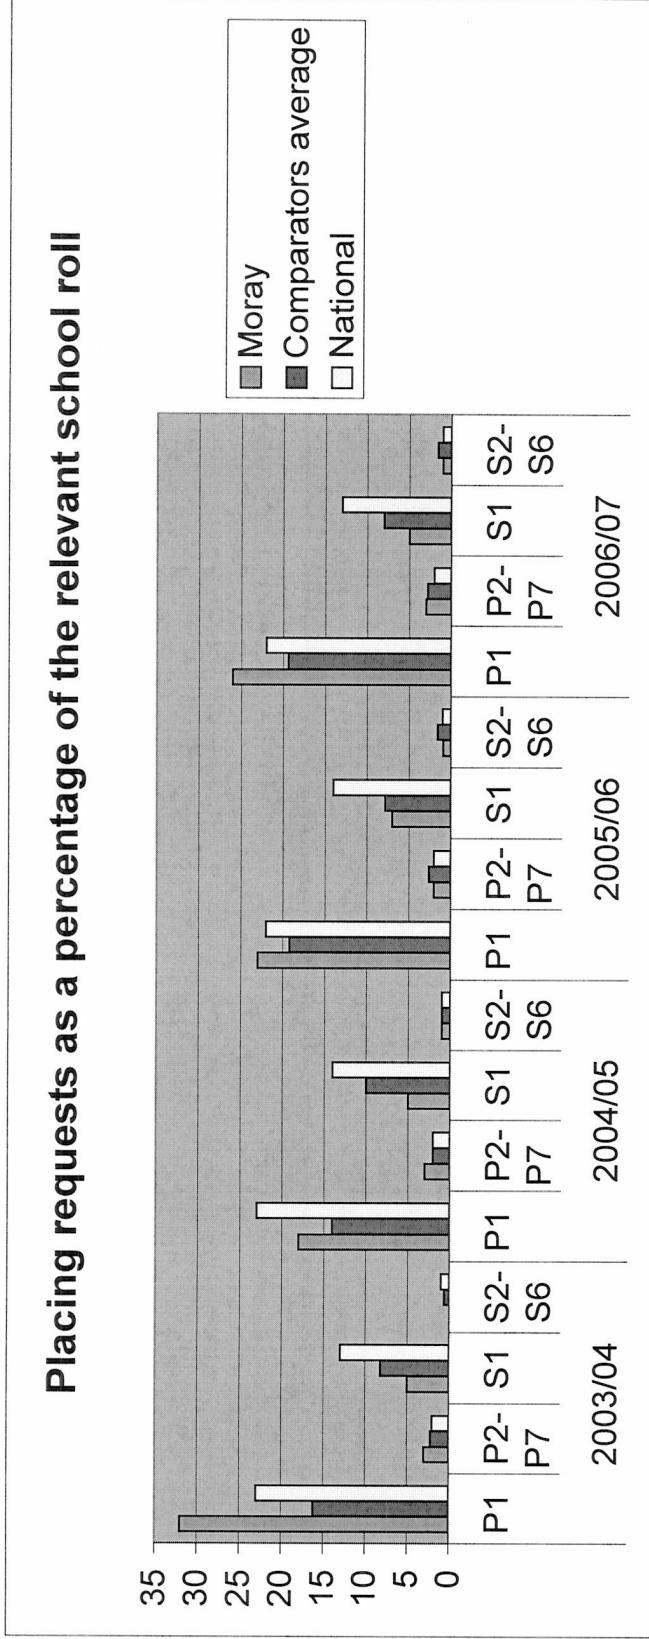

The percentage of children attending pre-school education in an area can exceed 100% due to double counting or children commuting from their home areas to attend pre-school provision in another local authority area.

In 2006, the Scottish Executive used General Register for Scotland population estimates to calculate the percentage estimates of children for pre-school education. In previous years these estimates were calculated based on the number of children aged 3, 4 or 5 registered as at January in the given year. For this reason, results are not comparable to those published in in previous years.

Population figures used in these statistics are estimates, therefore the above should be interpreted with caution.

Placing requests as a percentage of the relevant stage roll, primary and secondary

	2003/04			2004/05			2005/06			2006/07		
	P1	P2-P7	S1	S2-S6	P1	P2-P7	S1	S2-S6	P1	P2-P7	S1	S2-S6
Moray	32	3	5	0	18	3	5	1	23	2	7	1
Comparators average	16	2	8	1	14	2	10	1	19	3	8	2
National	23	2	13	1	23	2	14	1	22	2	14	1

Placing Requests received and granted

	2003/04						2004/05						2005/06					
	Primary			Secondary			Primary			Secondary			Primary			Secondary		
	Number Received	Number Granted	% Granted	Number Received	Number Granted	% Granted	Number Received	Number Granted	% Granted	Number Received	Number Granted	% Granted	Number Received	Number Granted	% Granted	Number Received	Number Granted	% Granted
Moray	565	512	91%	70	69	99%	363	340	94%	103	103	100%	371	359	97%	121	120	99%
Comparators average	521	485	93%	210	195	93%	530	505	95%	240	227	94%	528	492	93%	254	239	94%
National	20,005	18,144	91%	10,956	8,525	78%	18,670	17,011	91%	11,507	8,764	76%	18,254	16,312	89%	11,845	8,976	76%